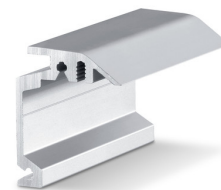

PART

WALL BRACKET CONCEALED PERLAN

Wall bracket for concealed wall installation of tracks

Designation	Description	Ident-No.	Colour	Type of installation
Wall bracket concealed Perlan	For use up with to 43 mm leaf thickness	130445	Stainless steel optic	Wall
Wall bracket concealed Perlan	For use up with to 43 mm leaf thickness	130444	Stainless steel optic	Wall
Wall bracket concealed Perlan	For use up with to 43 mm leaf thickness	130447	Stainless steel optic	Wall
Wall bracket concealed Perlan	For use up with to 43 mm leaf thickness	130439	EV1	Wall
Wall bracket concealed Perlan	For use up with to 43 mm leaf thickness	130440	EV1	Wall
Wall bracket concealed Perlan	For use up with to 43 mm leaf thickness	130446	Stainless steel optic	Wall
Wall bracket concealed Perlan	For use up with to 43 mm leaf thickness	130435	EV1	Wall
Wall bracket concealed Perlan	For use up with to 43 mm leaf thickness	130436	EV1	Wall
Wall bracket concealed Perlan	For use up with to 43 mm leaf thickness	130438	EV1	Wall