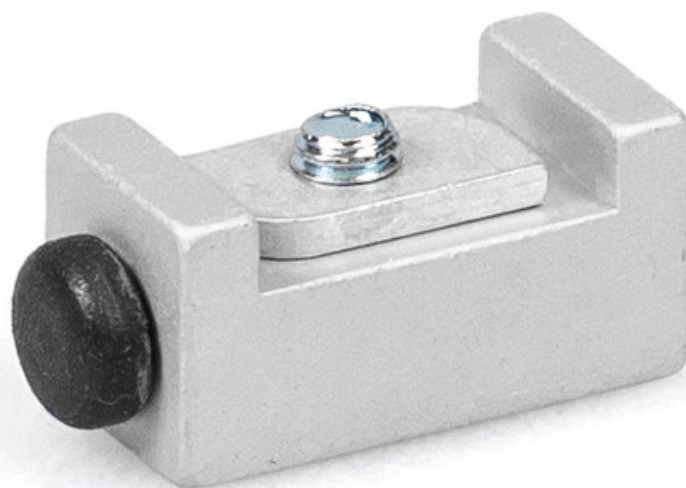

Product data sheet

Buffer for continuous glass floor guide *

Buffer for continuous floor guides integrated in the floor

AREAS OF APPLICATION

- For continuous floor guides
- Single and multiple-leaf glass sliding doors

Buffer for continuous glass floor guide

PRODUCT FEATURES

→ Buffer for continuous sliding leaf guides integrated in the floor

TECHNICAL DATA

Productname	Buffer for continuous glass floor guide *
-------------	---

VARIANTS / ORDER INFO

Designation	Ident-No.
Buffer for continuous glass floor guide	124656

* The products designated above may vary in form, type, characteristics, function, or availability depending on the country. Please get in touch with your GEZE contact person if you have any questions.